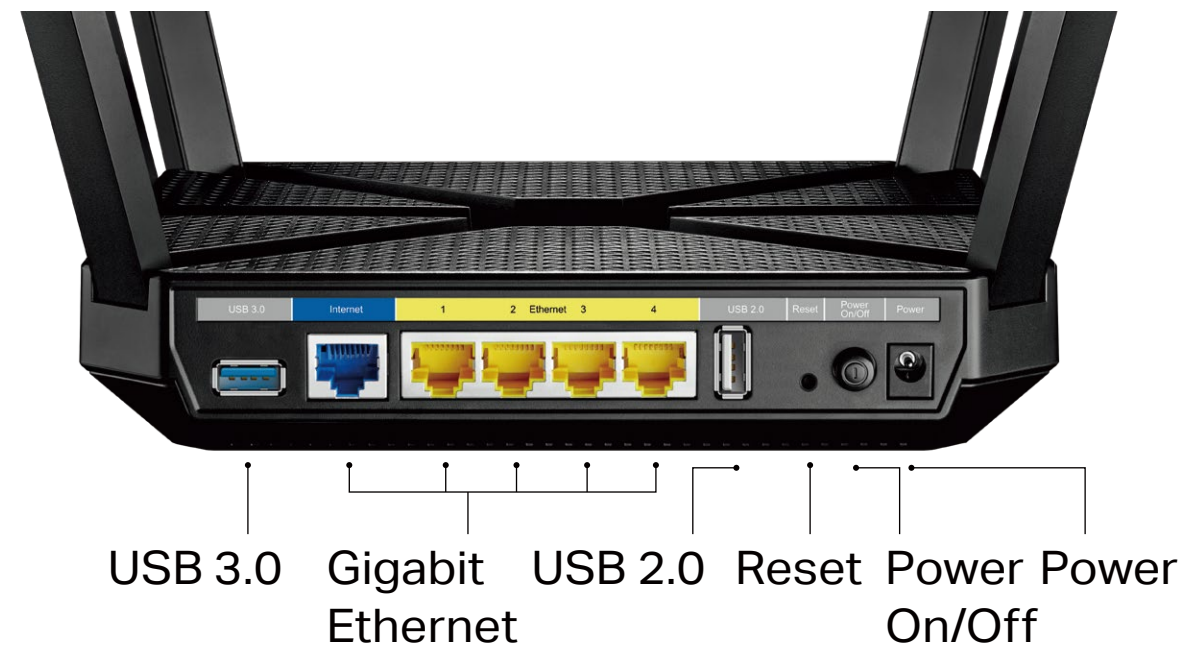

Easy Sharing

- Dual USB Ports for Fast Sharing – With one ultra-fast USB 3.0 port and one USB 2.0 port, you can access and share your files and media locally. Through the router's FTP server, you can also access your files and media from network devices remotely
- 10x Faster Transfer Speed – The USB 3.0 port provides up to 10x faster USB hard drive access than previous generation USB 2.0 connections
- Built-in Media Server – Allows you to play music, watch videos and view photos from any device on your network

Specifications

Hardware

- Ethernet Ports: 4 10/100/1000 Mbps LAN Ports, 1 10/100/1000 Mbps WAN Port
- USB Ports: 1 USB 3.0 Port, 1 USB 2.0 Port
- Buttons: Wireless On/Off Button, LED On/Off Button, Power On/Off Button, WPS Button, Reset Button
- Antennas: 6 High Performance Antennas
- External Power Supply: 12V/3.3A
- Dimensions (W x D x H): 7.9×7.9×1.5 in. (200×200×39 mm)