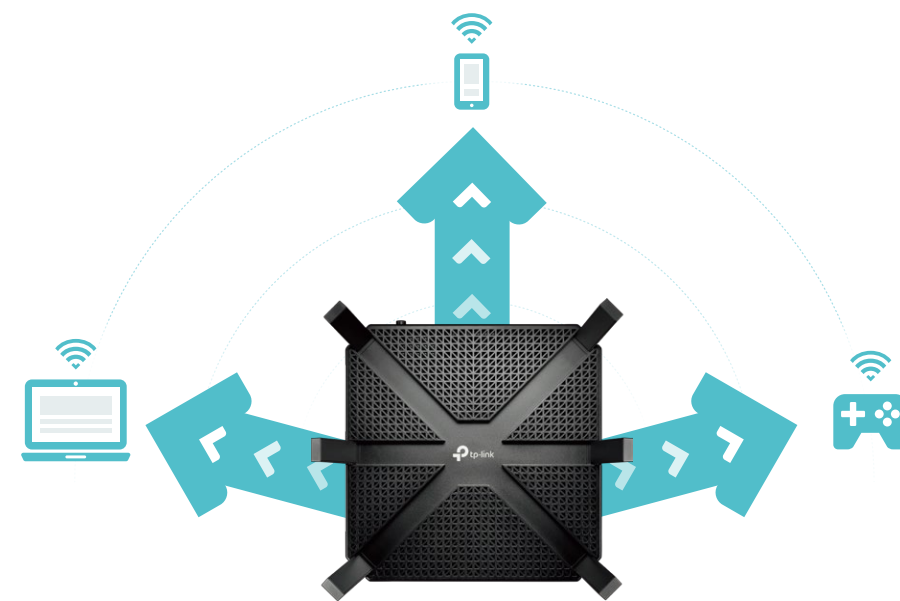

Powerful 1.8 GHz 64-bit CPU

The powerful 1.8 GHz 64-bit CPU, three co-processors and 512 MB of RAM work together to power your network.

Highlights

MU-MIMO for Mutiple Connections

MU-MIMO technology serves up to multiple devices at once, reducing wait time, increasing Wi-Fi throughput for every device and making each stream more efficient.

Traditional Router
Sends data to one device at a time

MU-MIMO Router
Simultaneously sends data to multiple devices

Far-Reaching Wi-Fi Coverage

RangeBoost greatly improves the ability of the router to detect devices that are further away or low-powered while Beamforming boosts wireless signal strength toward them, giving your network even greater coverage.

Highlights

Smart Connect for Efficient Performance

Intelligently selects the best available Wi-Fi band for each device to keep connection at top-speed—without worry of weak or dropped connections.

Airtime Fairness

High-Speed Transmission Powered by Link Aggregation

Link aggregation accelerates data transfer to network-attached storage (NAS) devices by combining two separate Ethernet ports into a 2 Gbps connection.